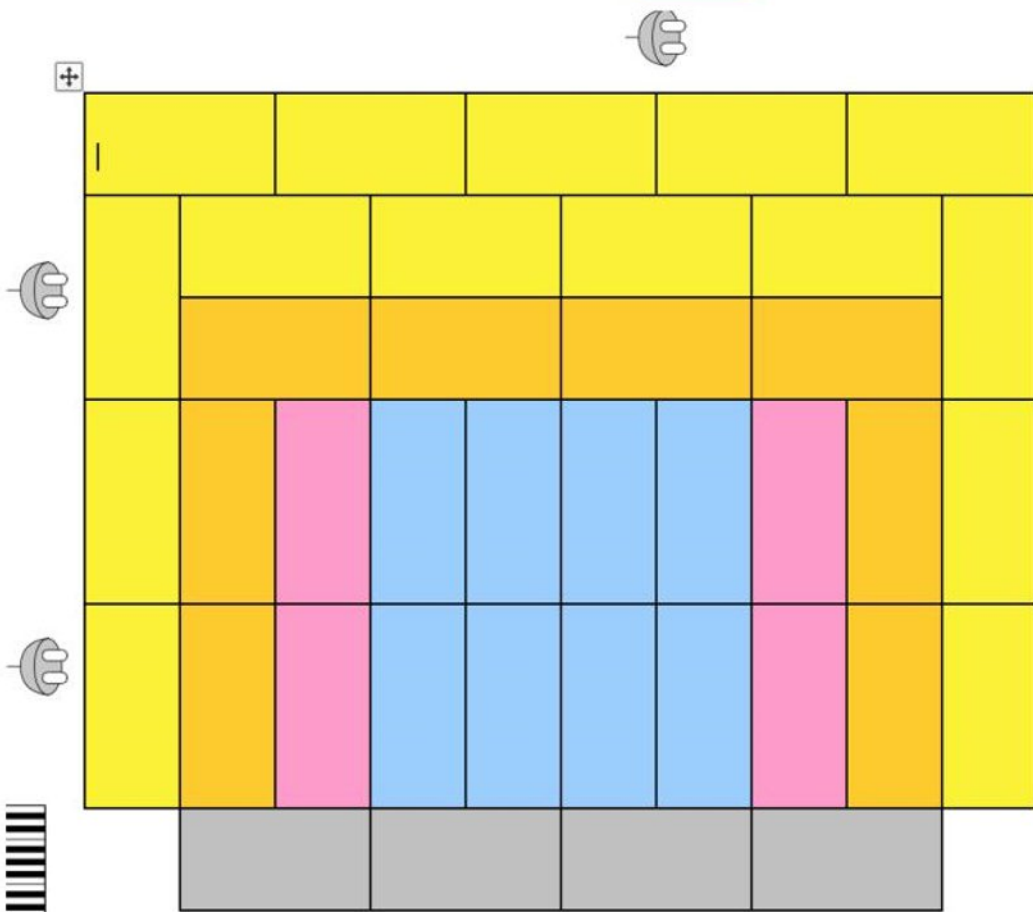

Salon A Stage Ensemble Set-Up Diagram

Name of Ensemble: _____

Number of Chairs: _____ Number of Stands: _____

 **Please Diagram Your Set-Up:**

CHAIRS = O STANDS = X

Circle the MMEA provided instruments you will need (not instruments you will bring):

- Xylophone
- Marimba
- Vibraphone
- Timpani
- Chimes
- Bass Drum

32"	
24"	
16"	
10"	
6"	

-  Electric Outlet
-  Piano